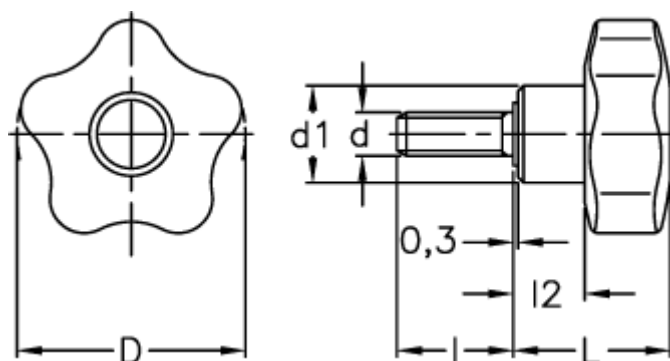

Article number: 23020698179

Description: E+G Lobe knob
VCT.25 p-M4x10-C9, black cap

Measures

D	= 25
d1	= 13
d 6g	= M4
l	= 10
L	= 19.0
l2	= 8